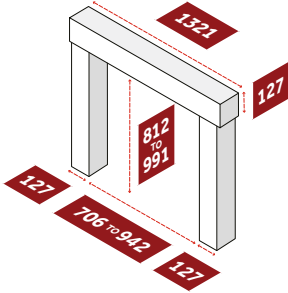

CUSTOM HEIGHT & WIDTH

The opening height and width of the Haworth can be specified at the time of order.